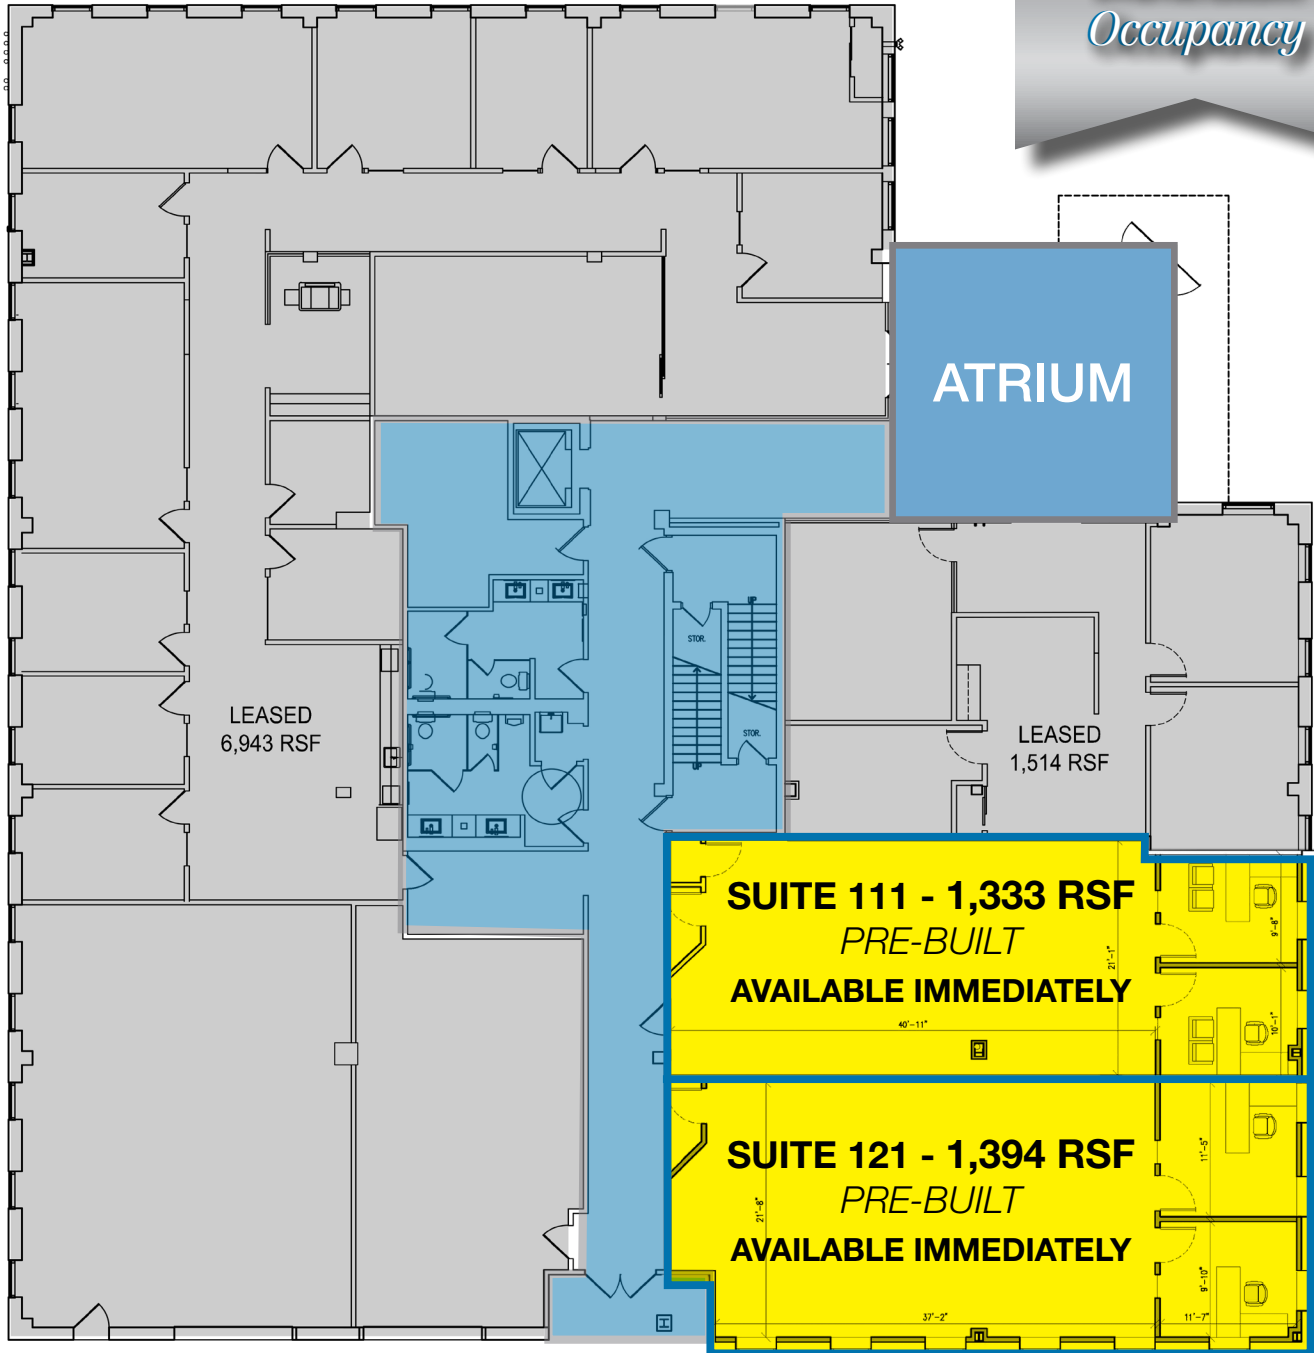

1ST FLOOR PLAN

SUITE 111 & SUITE 121

111 Littleton Rd
Parsippany, NJ

*Both Available
Suites are
Pre-Built with
Immediate
Occupancy*

3RD FLOOR PLAN
SUITE 320

111 Littleton Rd
Parsippany, NJ

*Divisible to
2,000± SF*